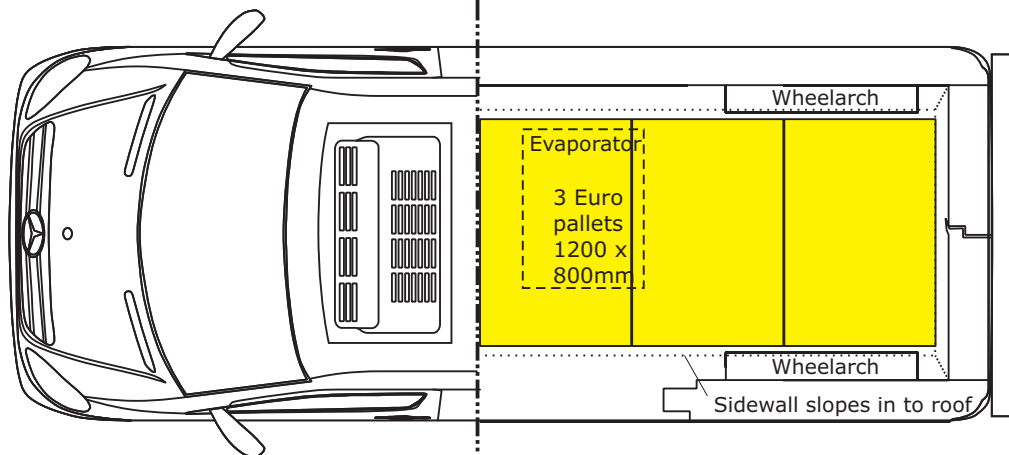

Mercedes Sprinter
3.5t short wheelbase
standard roof

Scale 1:40

Shown with
3 Euro pallets
1200 x 800mm

(max height
1100mm)

Shown with
2 GKN pallets
1200 x 1000mm

(max height
1100mm)