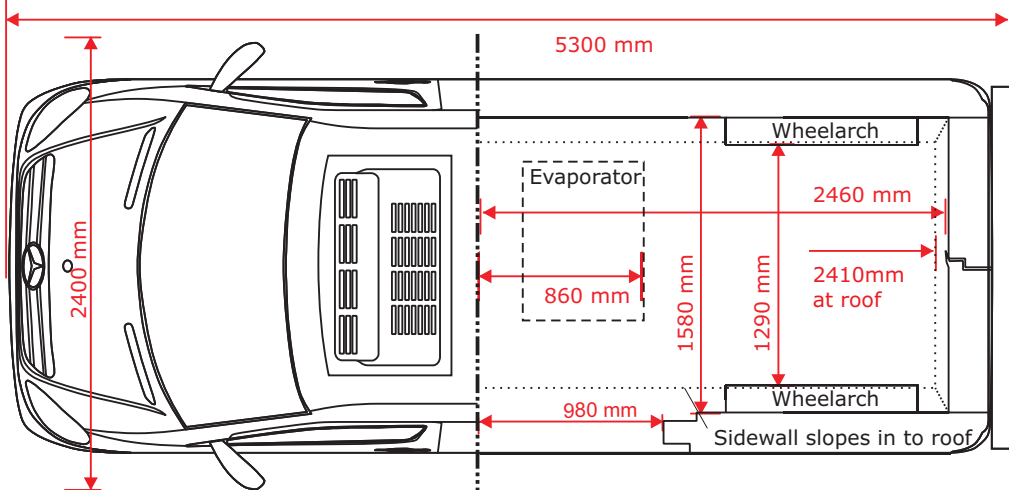

Mercedes Sprinter
3.5t short wheelbase
standard roof

Scale 1:40

Shown with
3 Euro pallets
1200 x 800mm

(max height
1100mm)

Shown with
2 GKN pallets
1200 x 1000mm

(max height
1100mm)