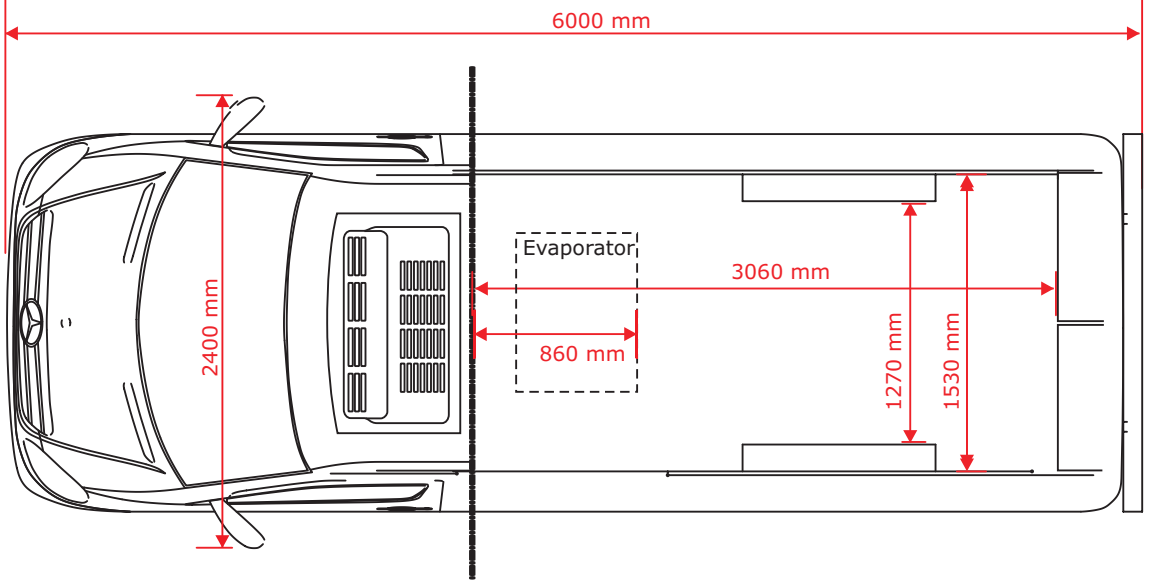

Mercedes Sprinter
 3.5t medium wheelbase
 high roof

Scale 1:40

Scale 1:60