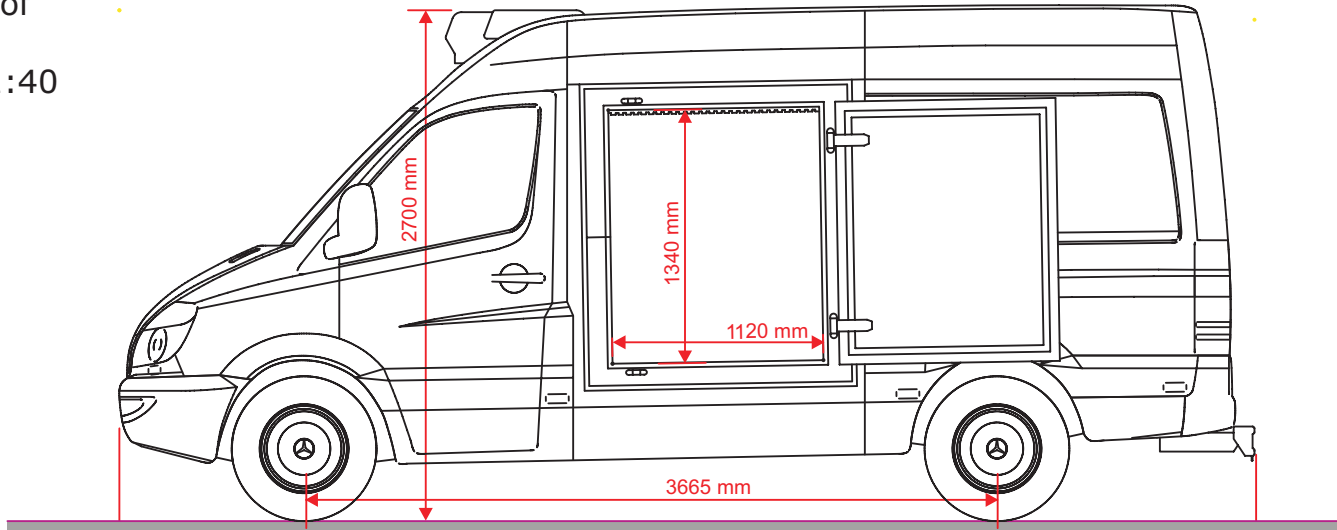

Mercedes Sprinter
 3.5t medium wheelbase
 high roof

Scale 1:40

Scale 1:60