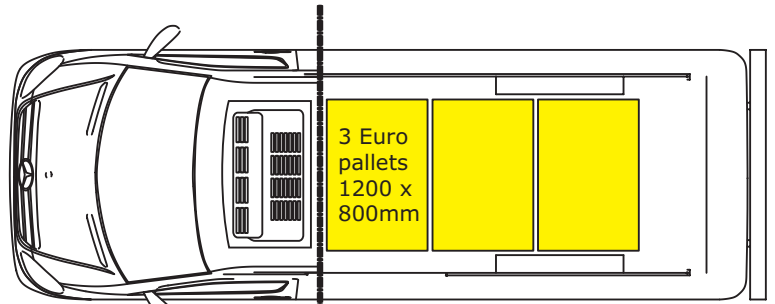

Mercedes Sprinter
 3.5t medium wheelbase
 high roof

Scale 1:40

Scale 1:60