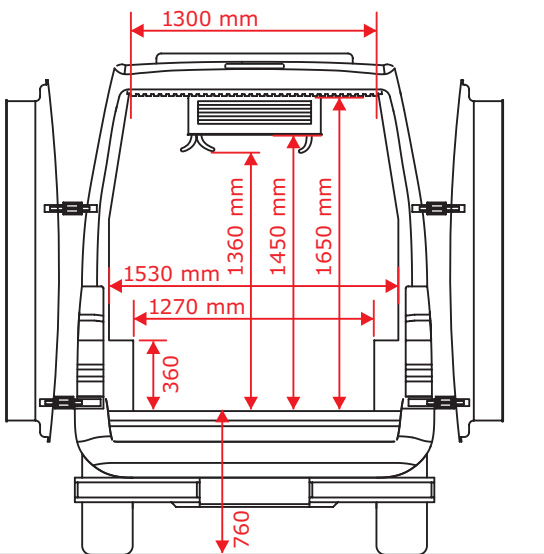

Mercedes Sprinter
 3.5t medium wheelbase
 high roof

Scale 1:40

Scale 1:60