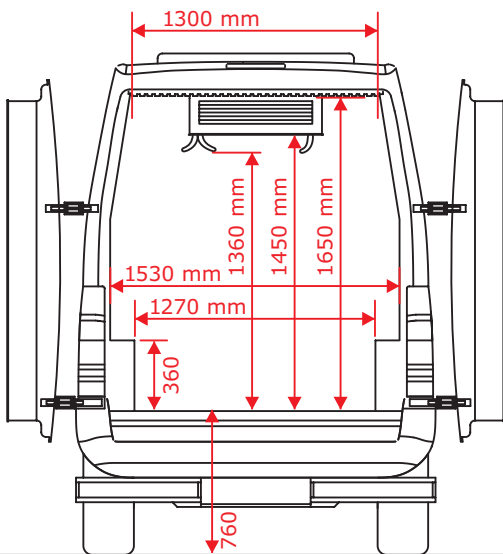

Mercedes Sprinter
3.5t long wheelbase
high roof

Scale 1:40

Scale 1:60