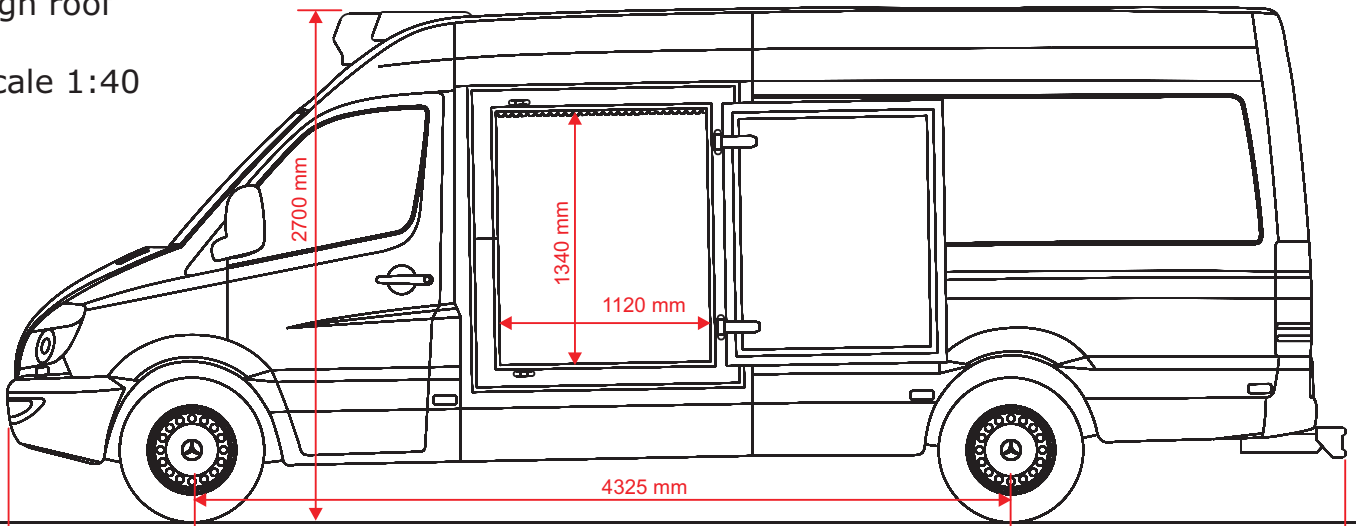

Mercedes Sprinter
3.5t long wheelbase
high roof

Scale 1:40

Scale 1:60