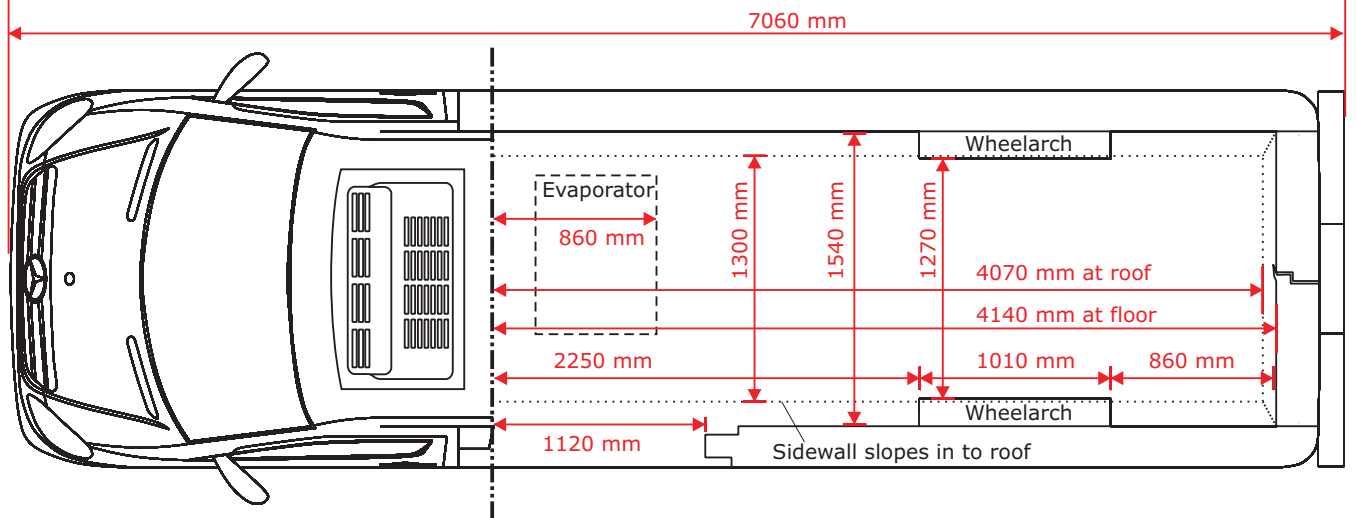

Mercedes Sprinter
3.5t long wheelbase
high roof

Scale 1:40

Scale 1:60