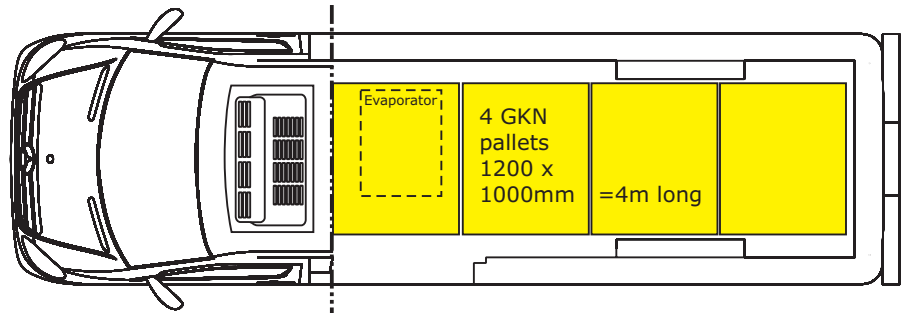

Mercedes Sprinter
3.5t long wheelbase
high roof

Scale 1:40

Scale 1:60